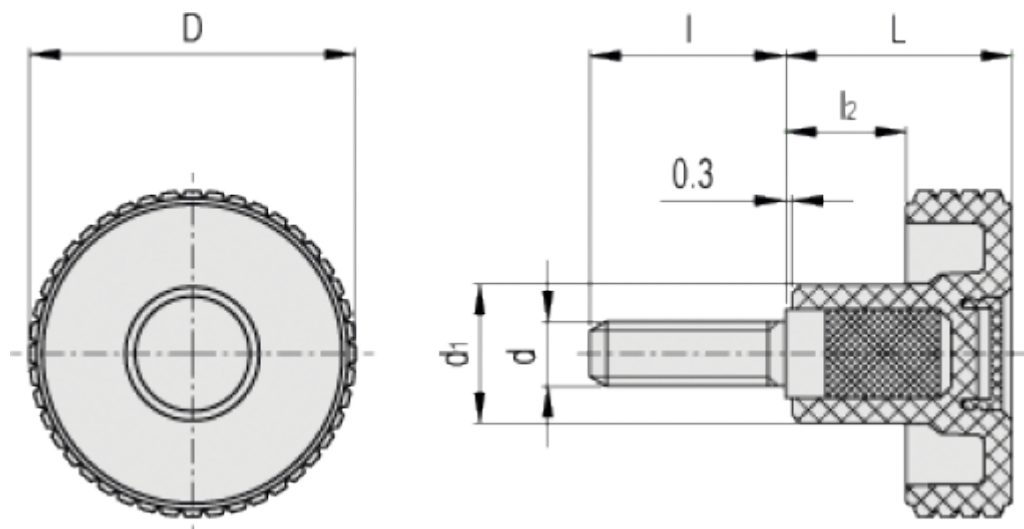

Article number: 23020343834

Description: E+G Knurled knob MBT.40 p-M8x20-C4, Yellow

Measures

D = 39.5

d1 = 17

d6g = M8

L = 26.5

l = 20

l2 = 12.5